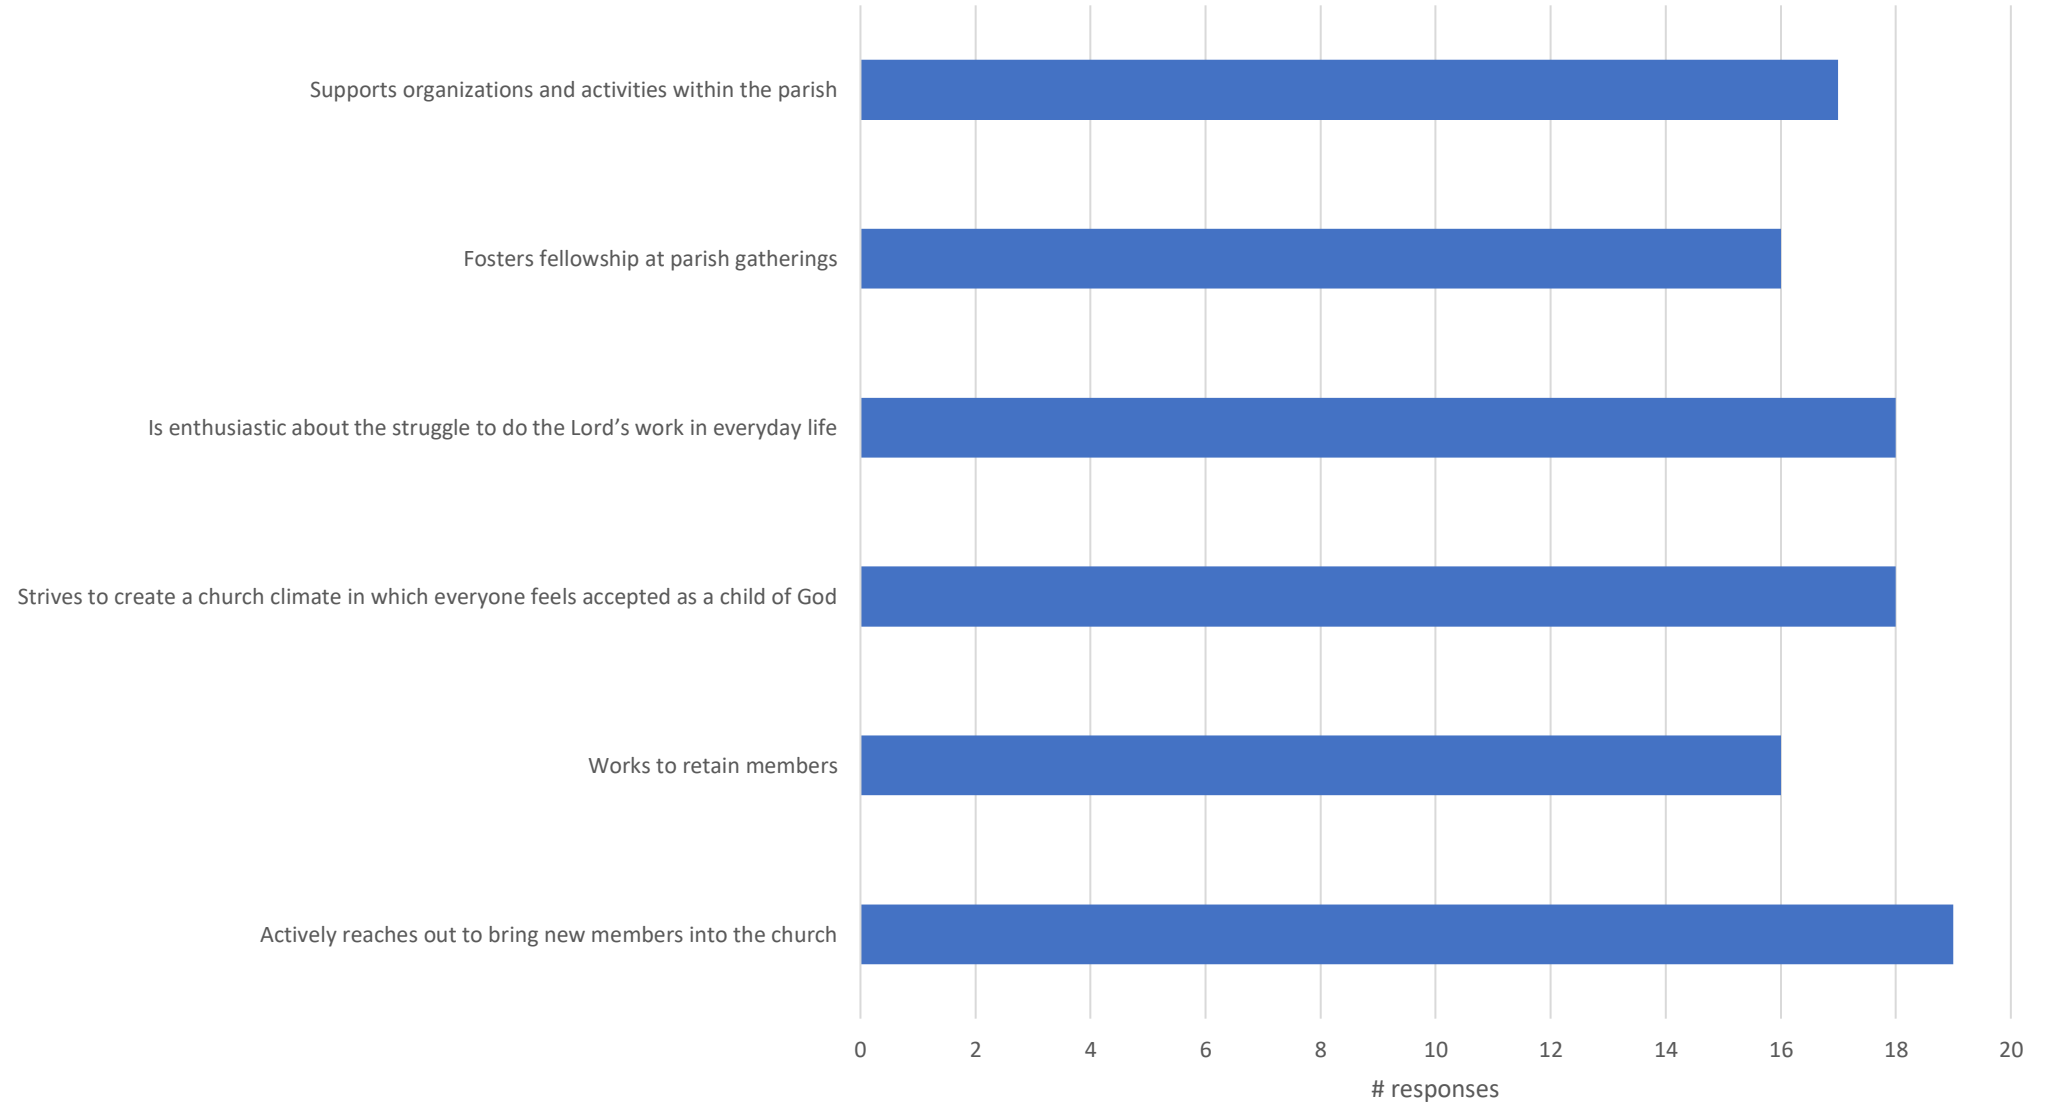

Expectations of a Rector

Pastoral Life: Rated Important or Very Important