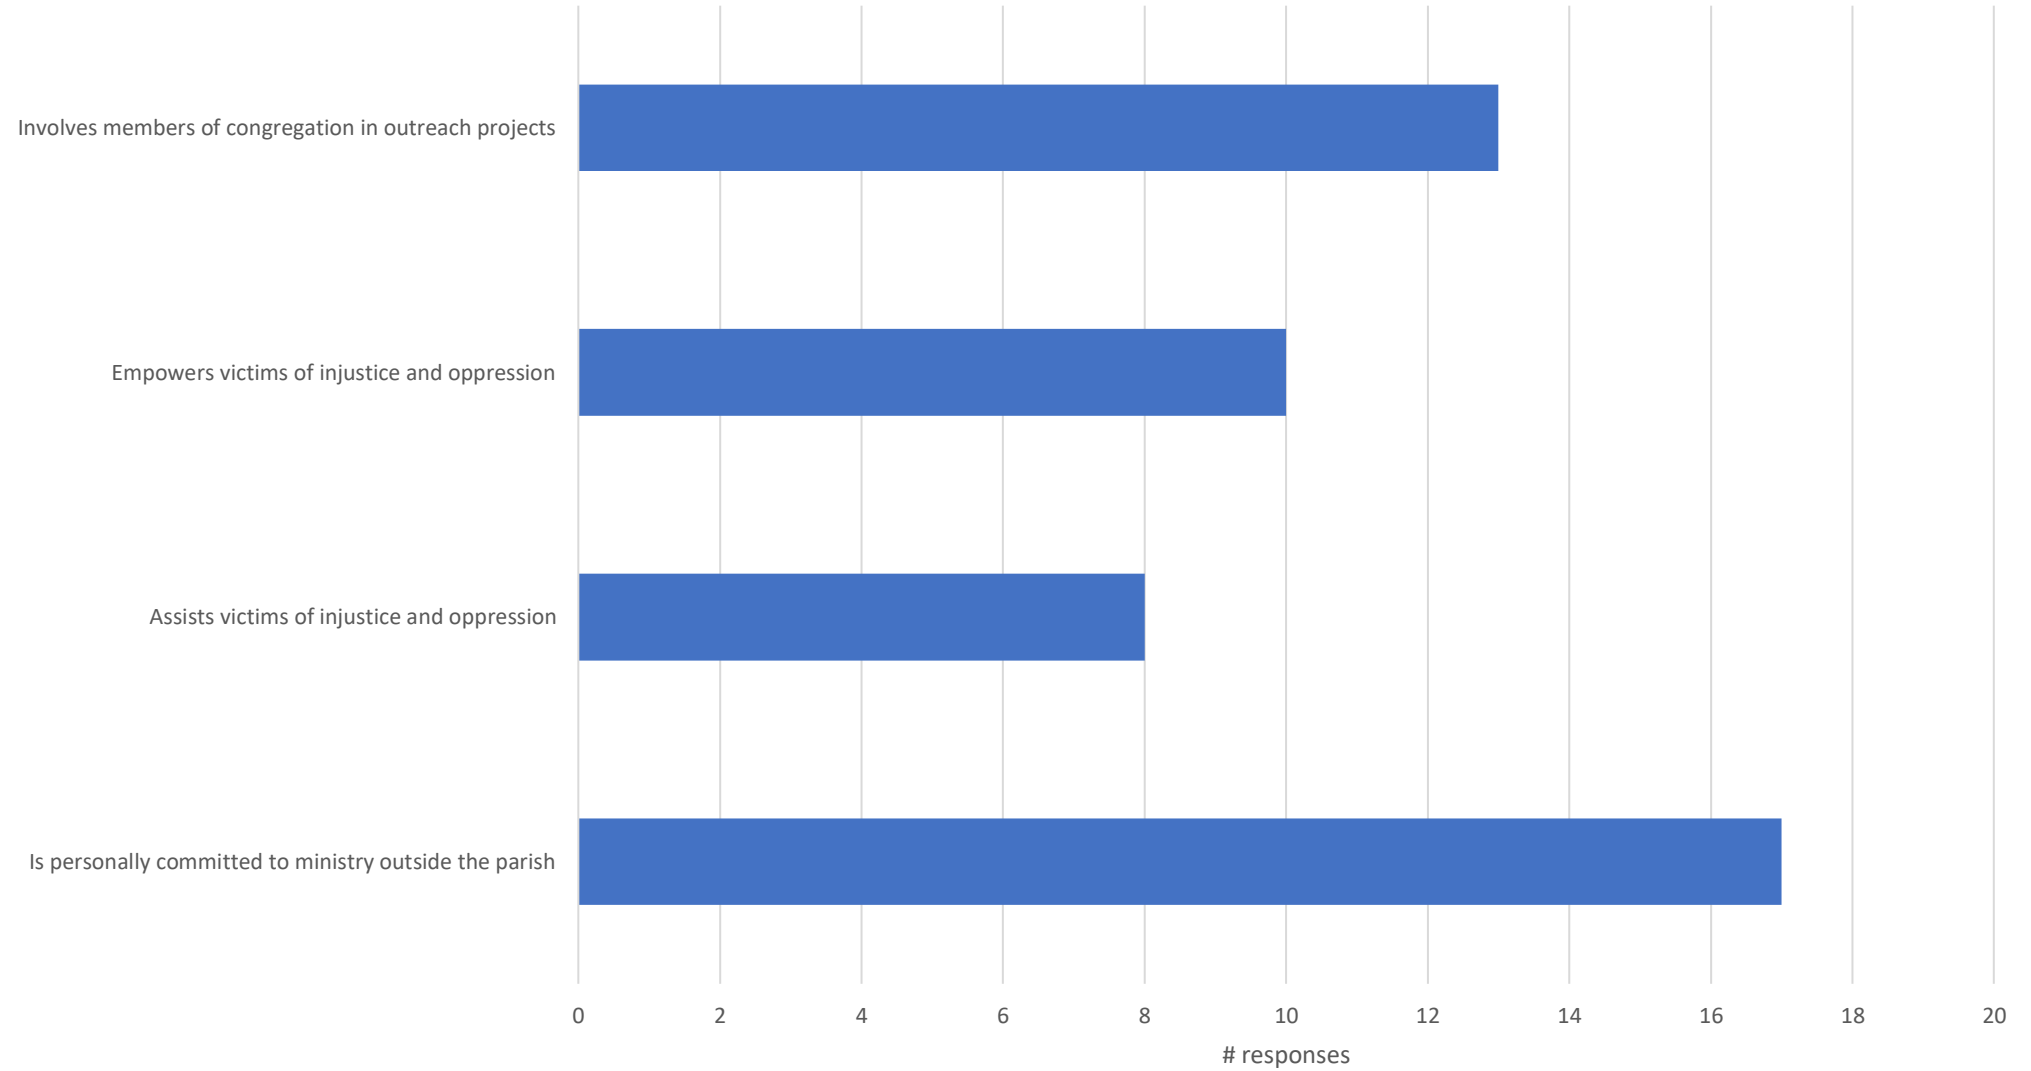

Farther from Emmanuel

Views of Church Life

Rated as Important or Very Important

Feelings about Emmanuel Church

Feelings about Emmanuel: Rated Agree or Strongly Agree

Expectations of a Rector

Pastoral Care: Rated Important or Very Important

Expectations of a Rector

Outreach/Social Justice Advocacy: Rated Important or Very Important

Expectations of a Rector

Pastoral Life: Rated Important or Very Important

Expectations of a Rector

Management/Leadership Style: Rated Important or Very Important