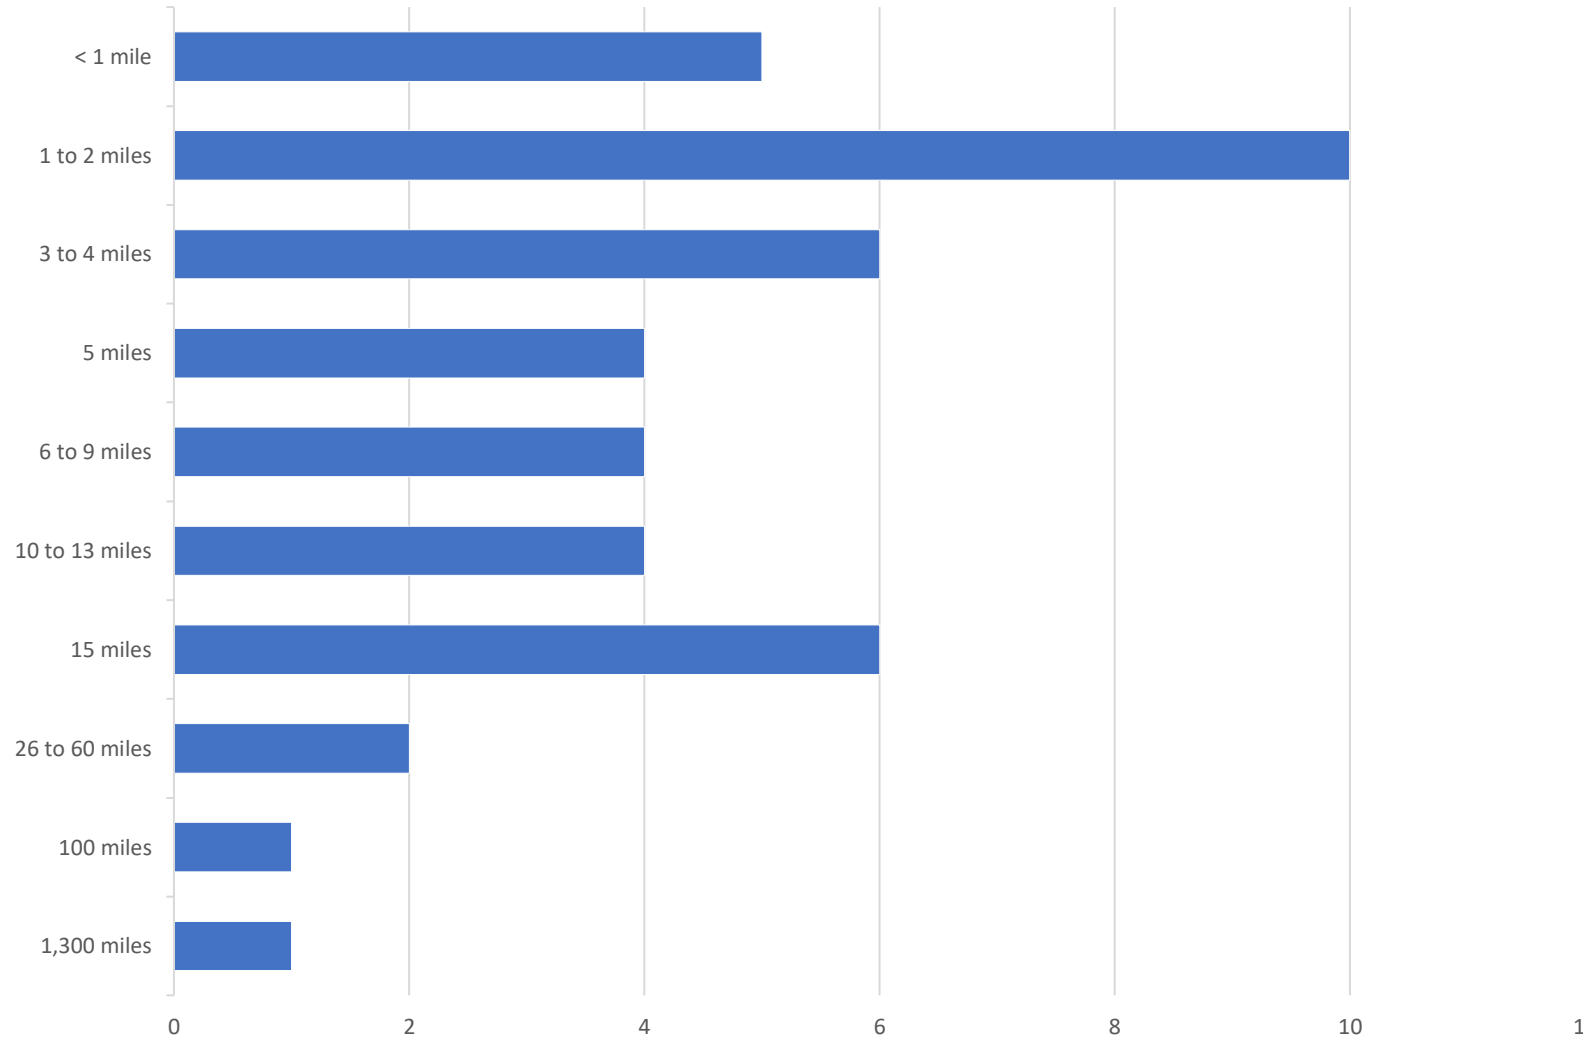

Summary of Selected Survey Results

Emmanuel Church, Hastings

May 2023

Demographic data (from 48 returned surveys)

Demographic data (from 48 returned surveys)

Distance from Emmanuel

■ Series1

Closer to Emmanuel

Farther from Emmanuel

Views of Church Life

Rated as Important or Very Important

Feelings about Emmanuel Church

Feelings about Emmanuel: Rated Agree or Strongly Agree

Expectations of a Rector

Pastoral Care: Rated Important or Very Important