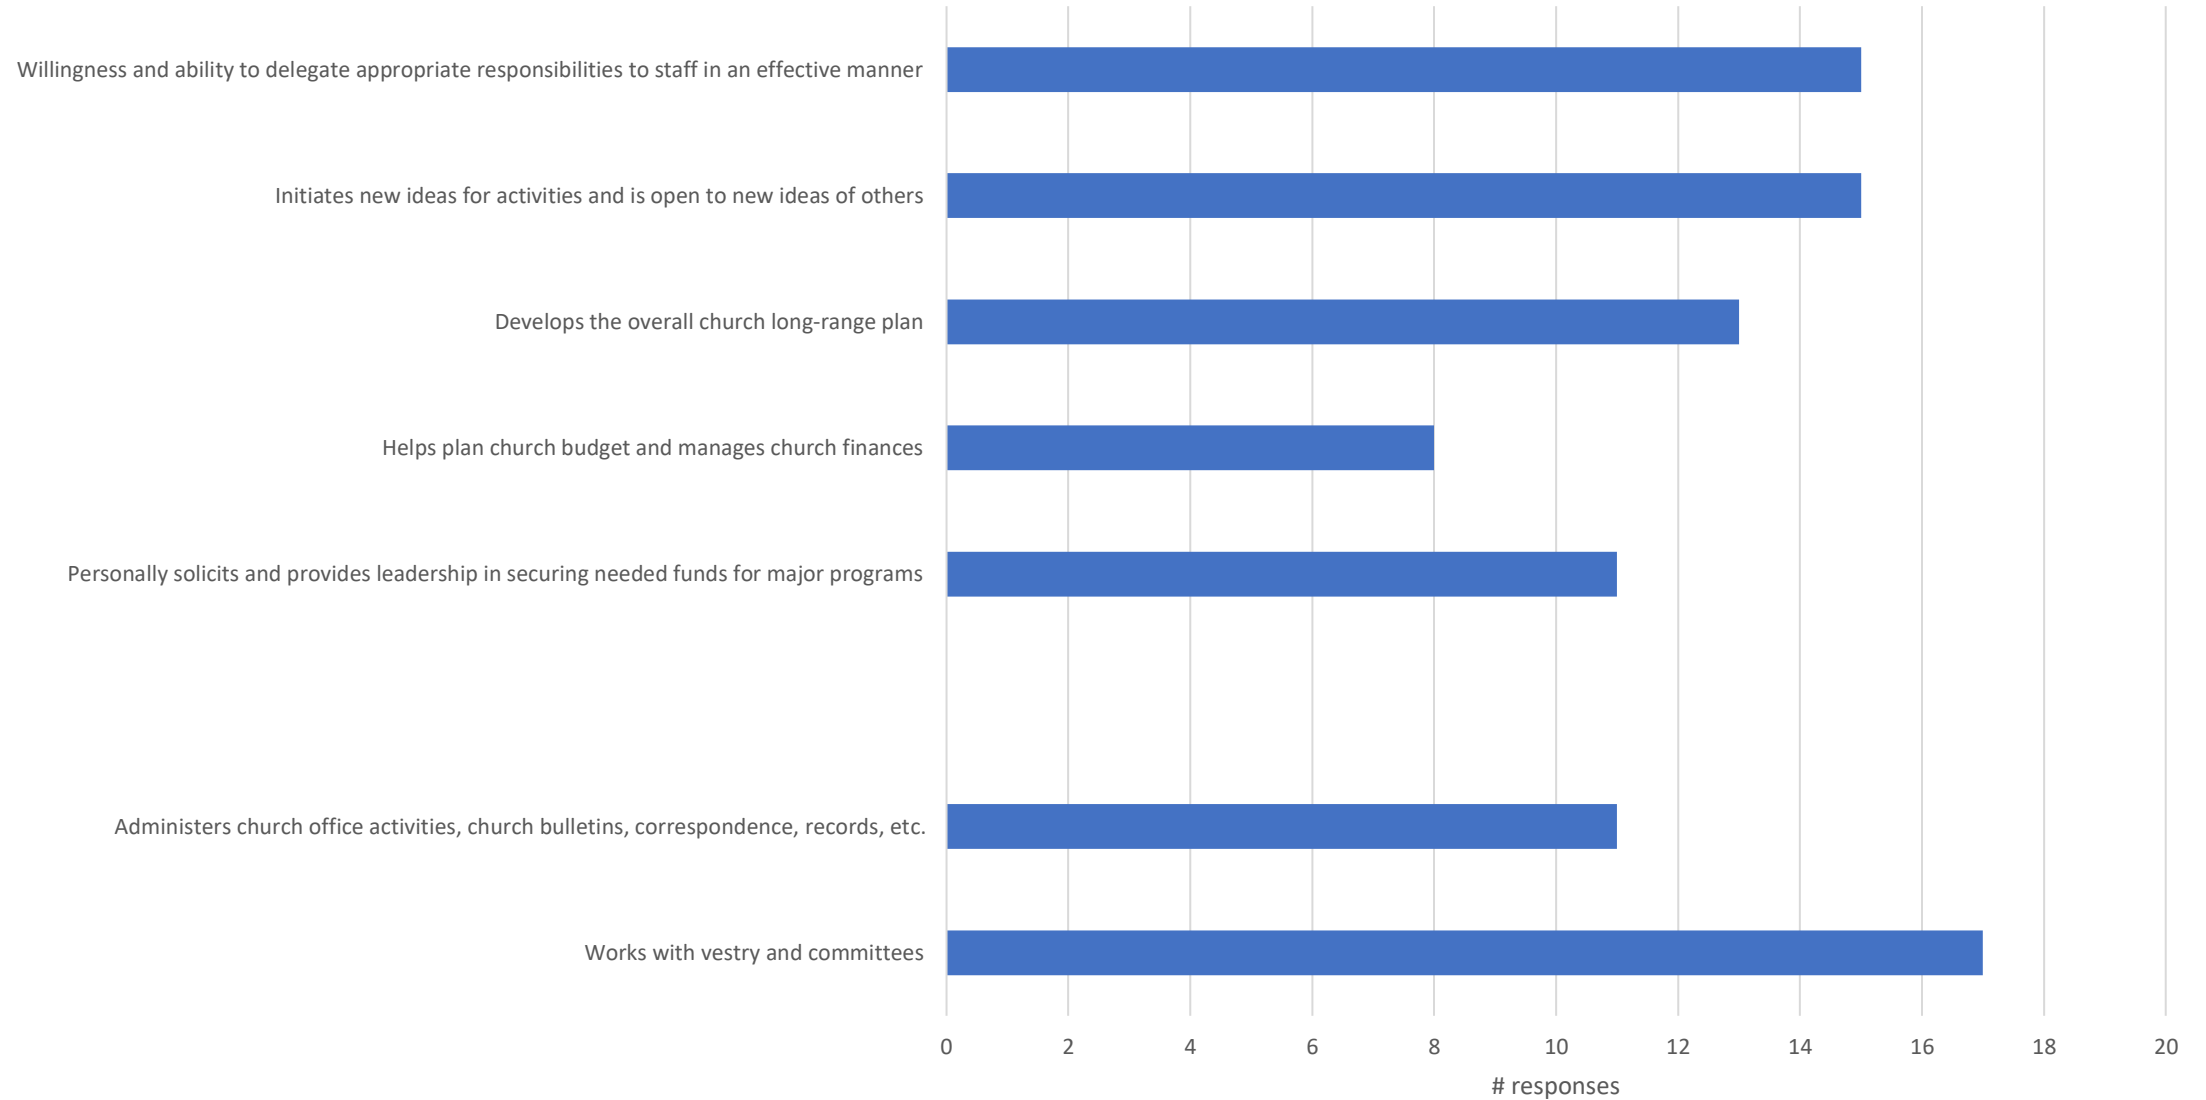

Expectations of a Rector

Outreach/Social Justice Advocacy: Rated Important or Very Important

Expectations of a Rector

Pastoral Life: Rated Important or Very Important

Expectations of a Rector

Management/Leadership Style: Rated Important or Very Important