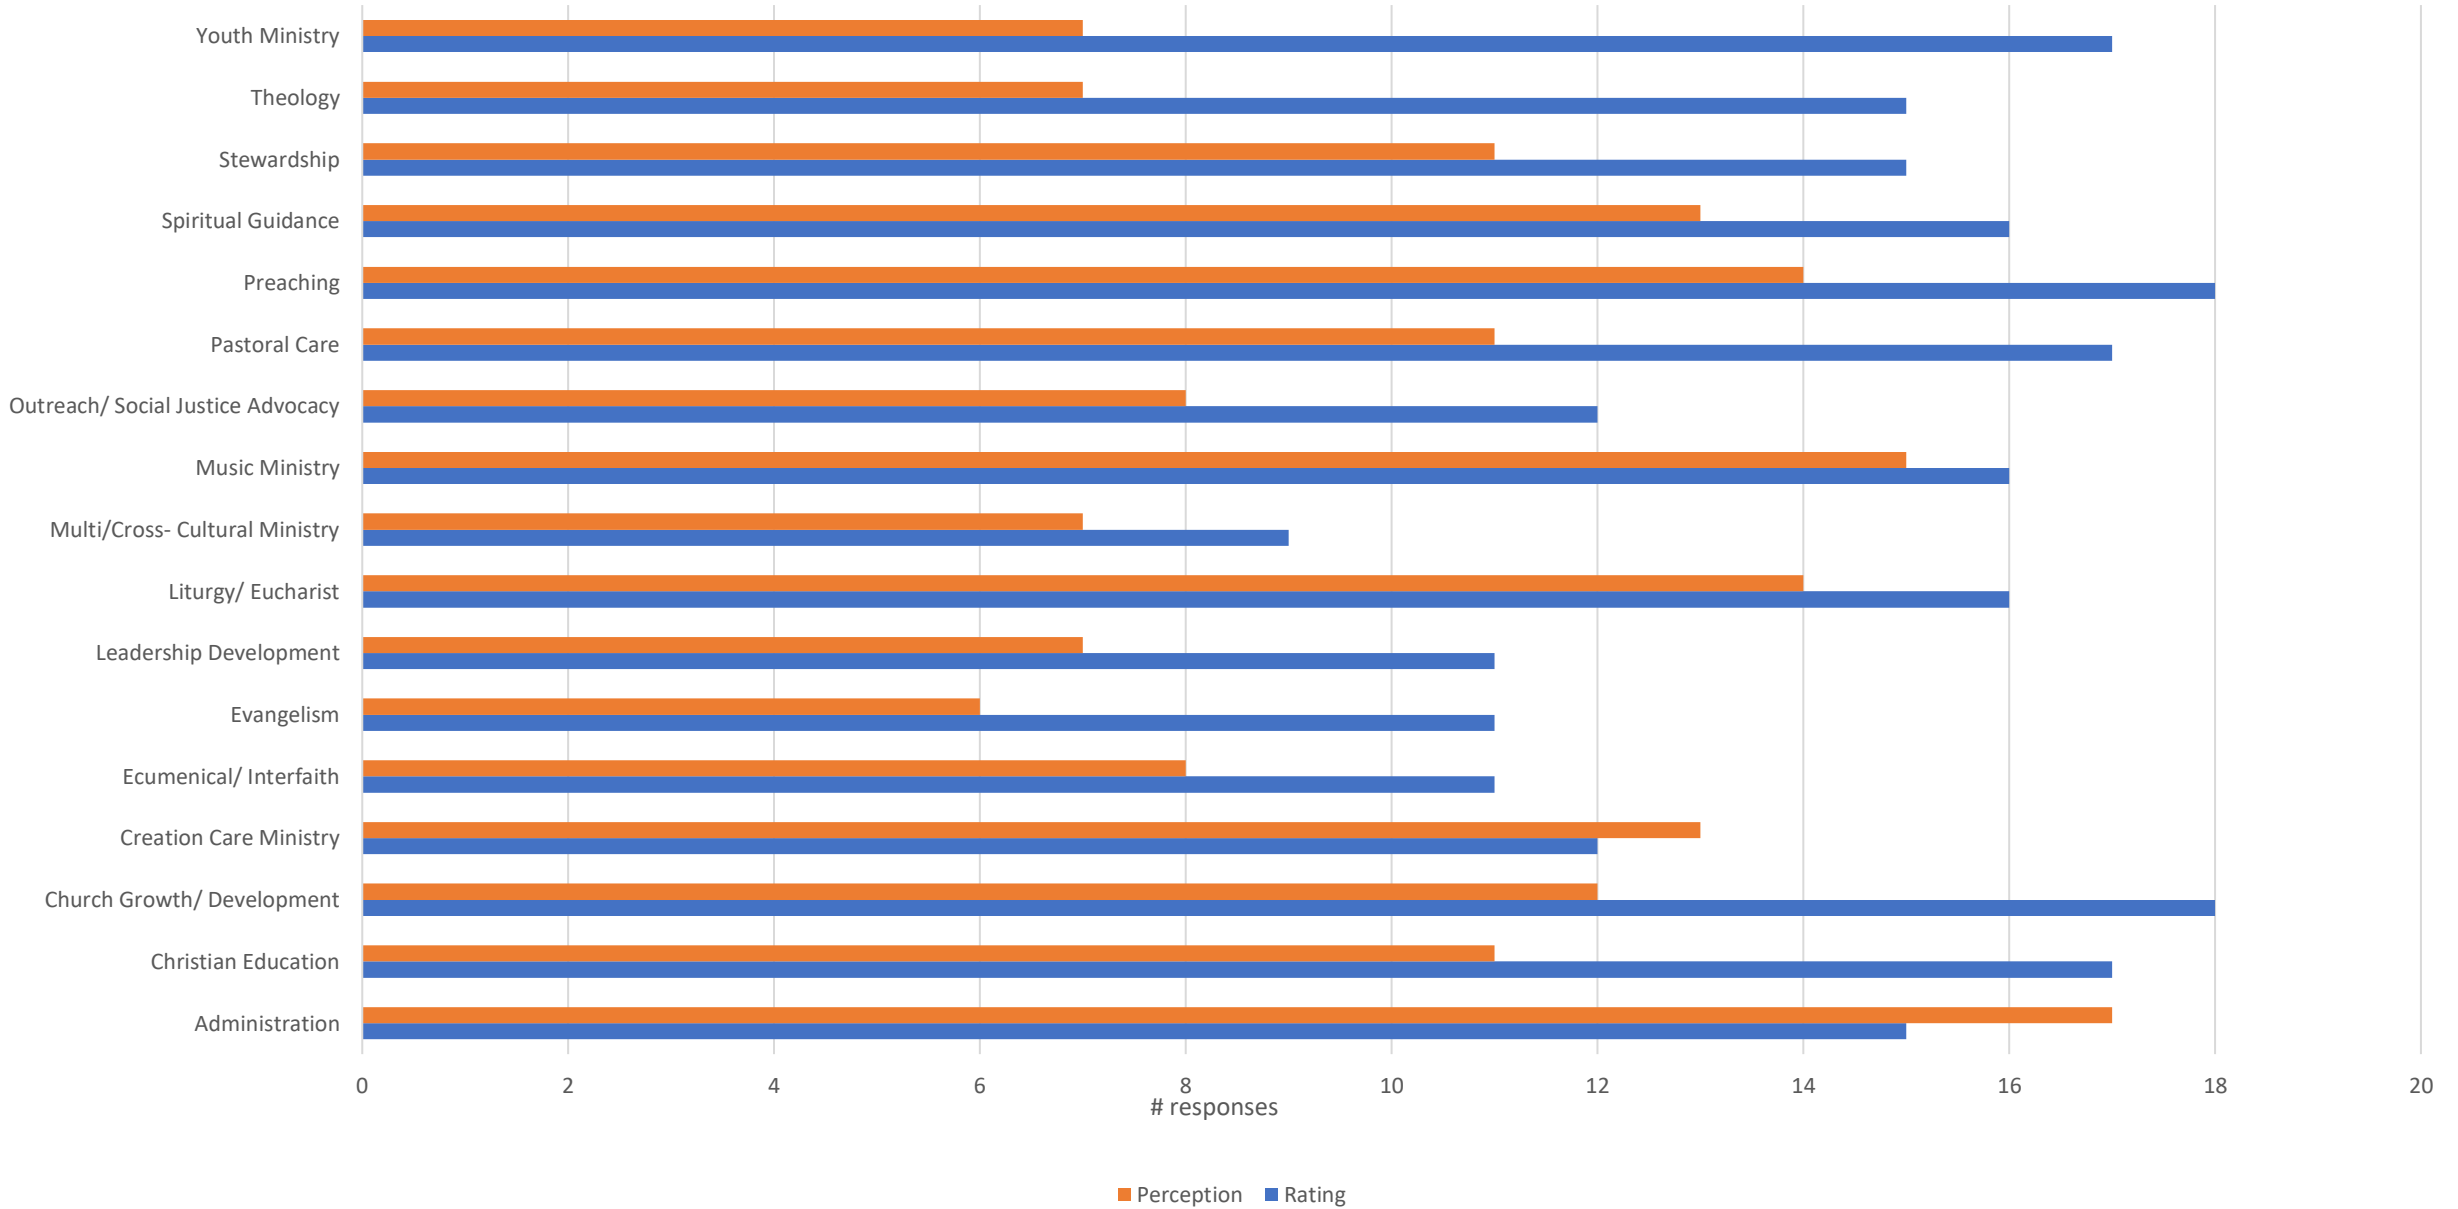

Summary of Selected Survey Results

Emmanuel Church, Hastings

May 2023

Demographic data (from 48 returned surveys)

Demographic data (from 48 returned surveys)

Distance from Emmanuel

■ Series1

Closer to Emmanuel

Farther from Emmanuel

Views of Church Life

Rated as Important or Very Important

Feelings about Emmanuel Church

Feelings about Emmanuel: Rated Agree or Strongly Agree

Expectations of a Rector

Pastoral Care: Rated Important or Very Important

Expectations of a Rector

Outreach/Social Justice Advocacy: Rated Important or Very Important

Expectations of a Rector

Pastoral Life: Rated Important or Very Important

Expectations of a Rector

Management/Leadership Style: Rated Important or Very Important