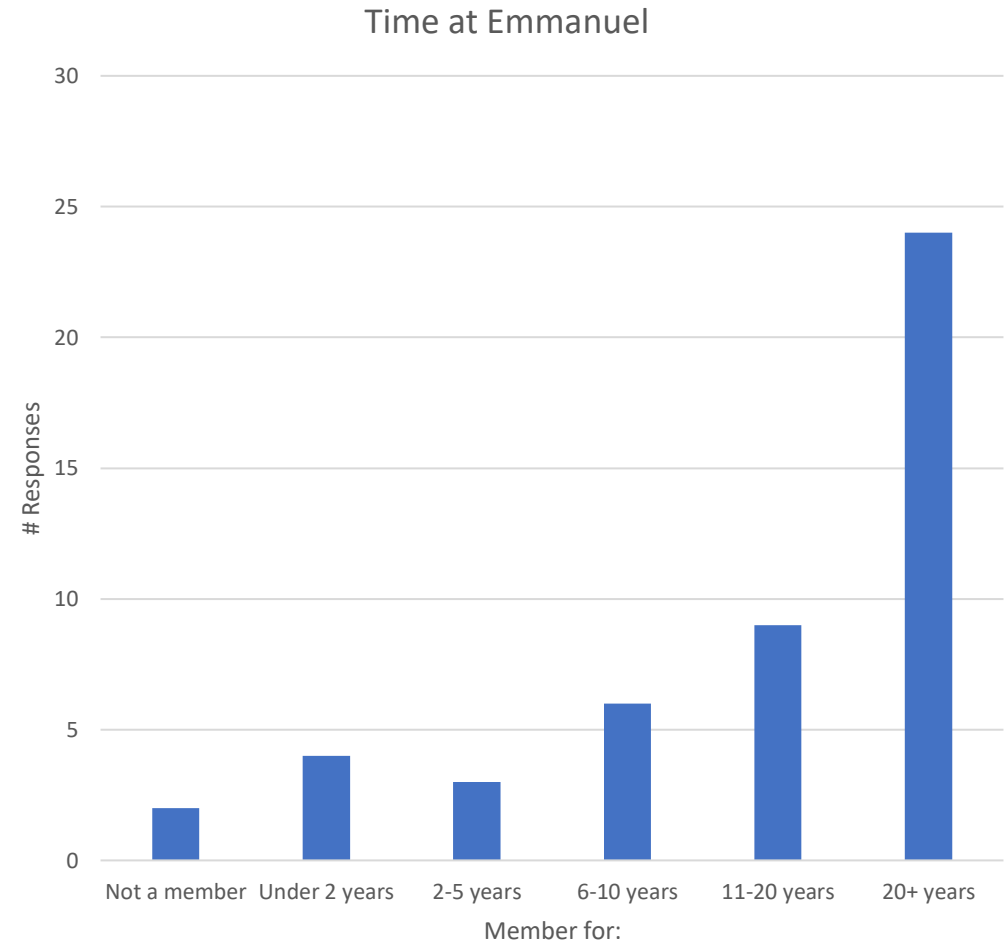

Summary of Selected Survey Results

Emmanuel Church, Hastings

May 2023

Demographic data (from 48 returned surveys)

Demographic data (from 48 returned surveys)

Distance from Emmanuel

■ Series1

Closer to Emmanuel

Farther from Emmanuel

Views of Church Life

Rated as Important or Very Important

Feelings about Emmanuel Church

Feelings about Emmanuel: Rated Agree or Strongly Agree

Expectations of a Rector

Pastoral Care: Rated Important or Very Important