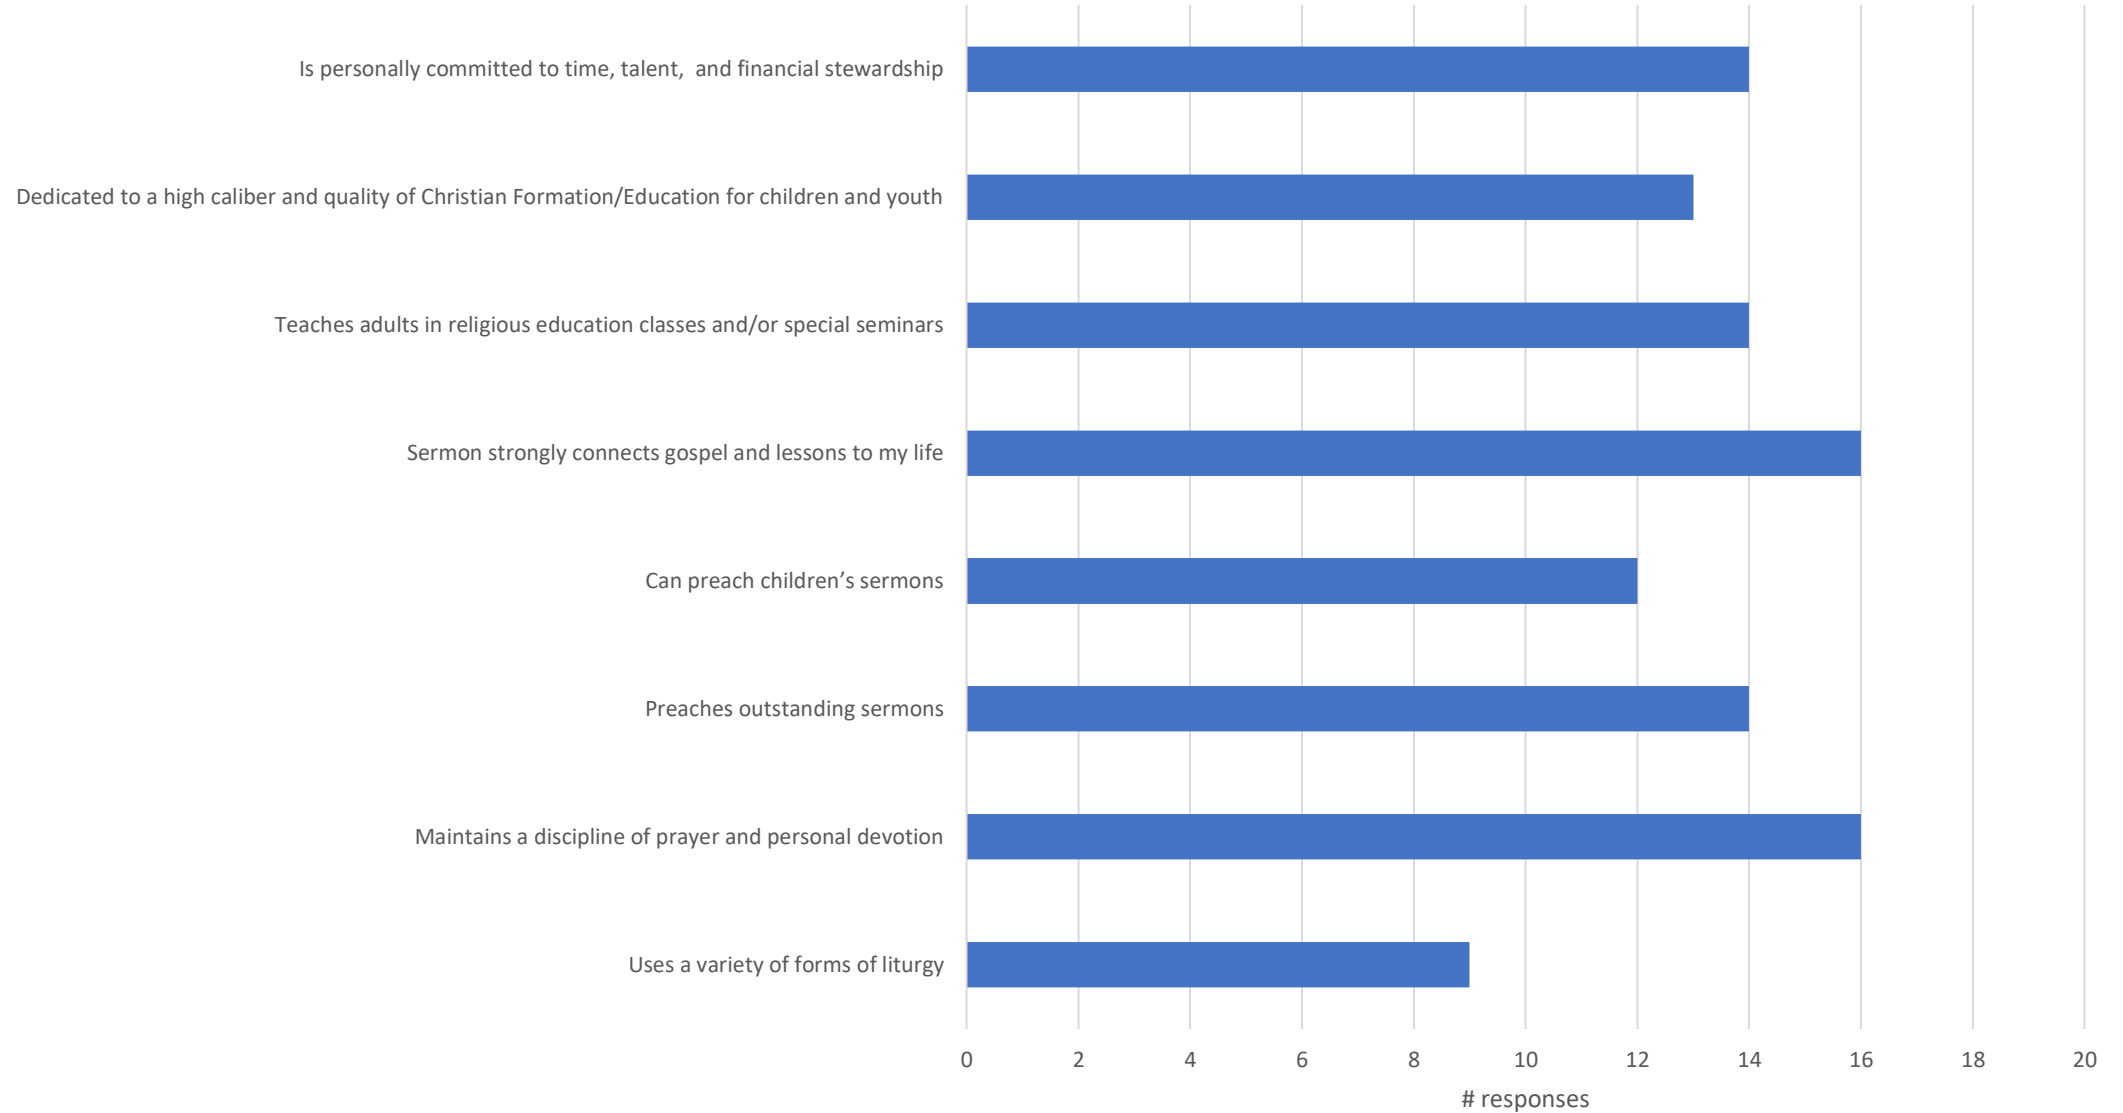

Expectations of a Rector

Worship/Liturgy/Educational/Theology: Rated Important or Very Important