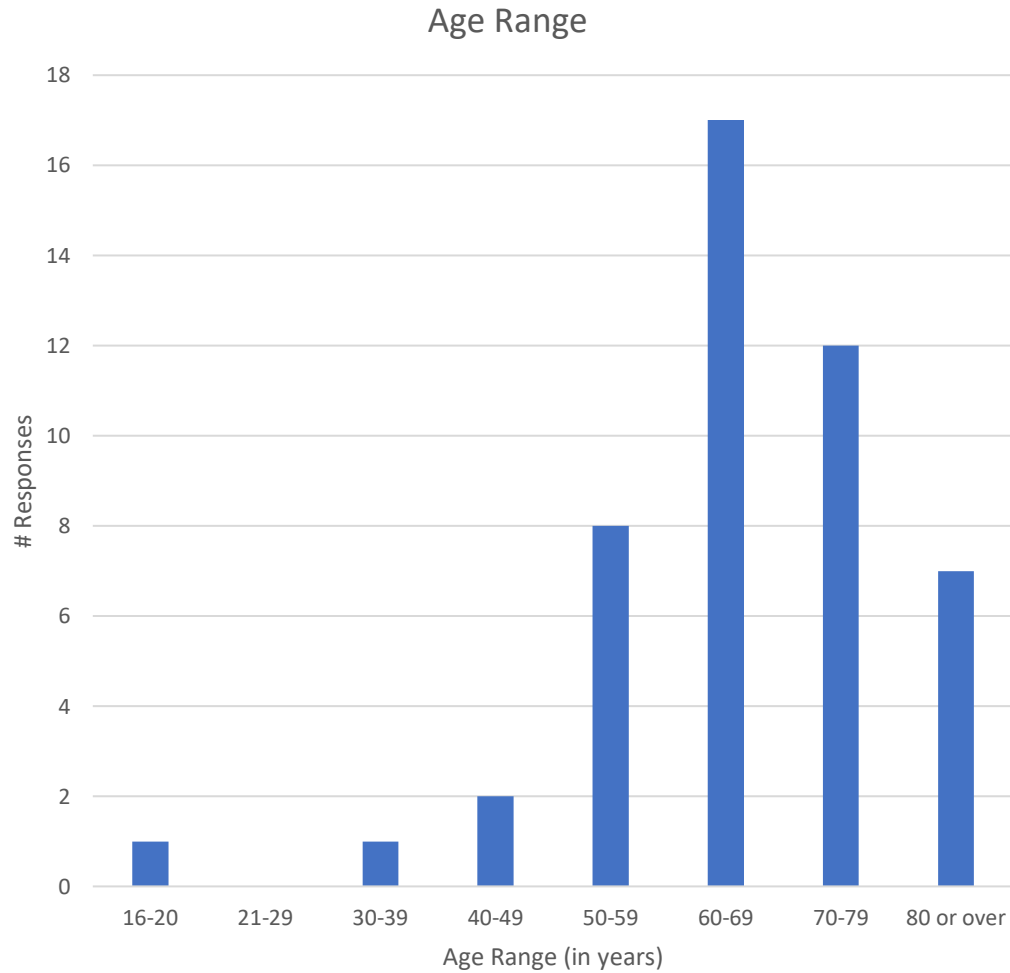

Summary of Selected Survey Results

Emmanuel Church, Hastings

May 2023

Demographic data (from 48 returned surveys)

Demographic data (from 48 returned surveys)

Distance from Emmanuel

■ Series1

Closer to Emmanuel

Farther from Emmanuel

Views of Church Life

Rated as Important or Very Important

Feelings about Emmanuel Church

Feelings about Emmanuel: Rated Agree or Strongly Agree

Expectations of a Rector

Pastoral Care: Rated Important or Very Important