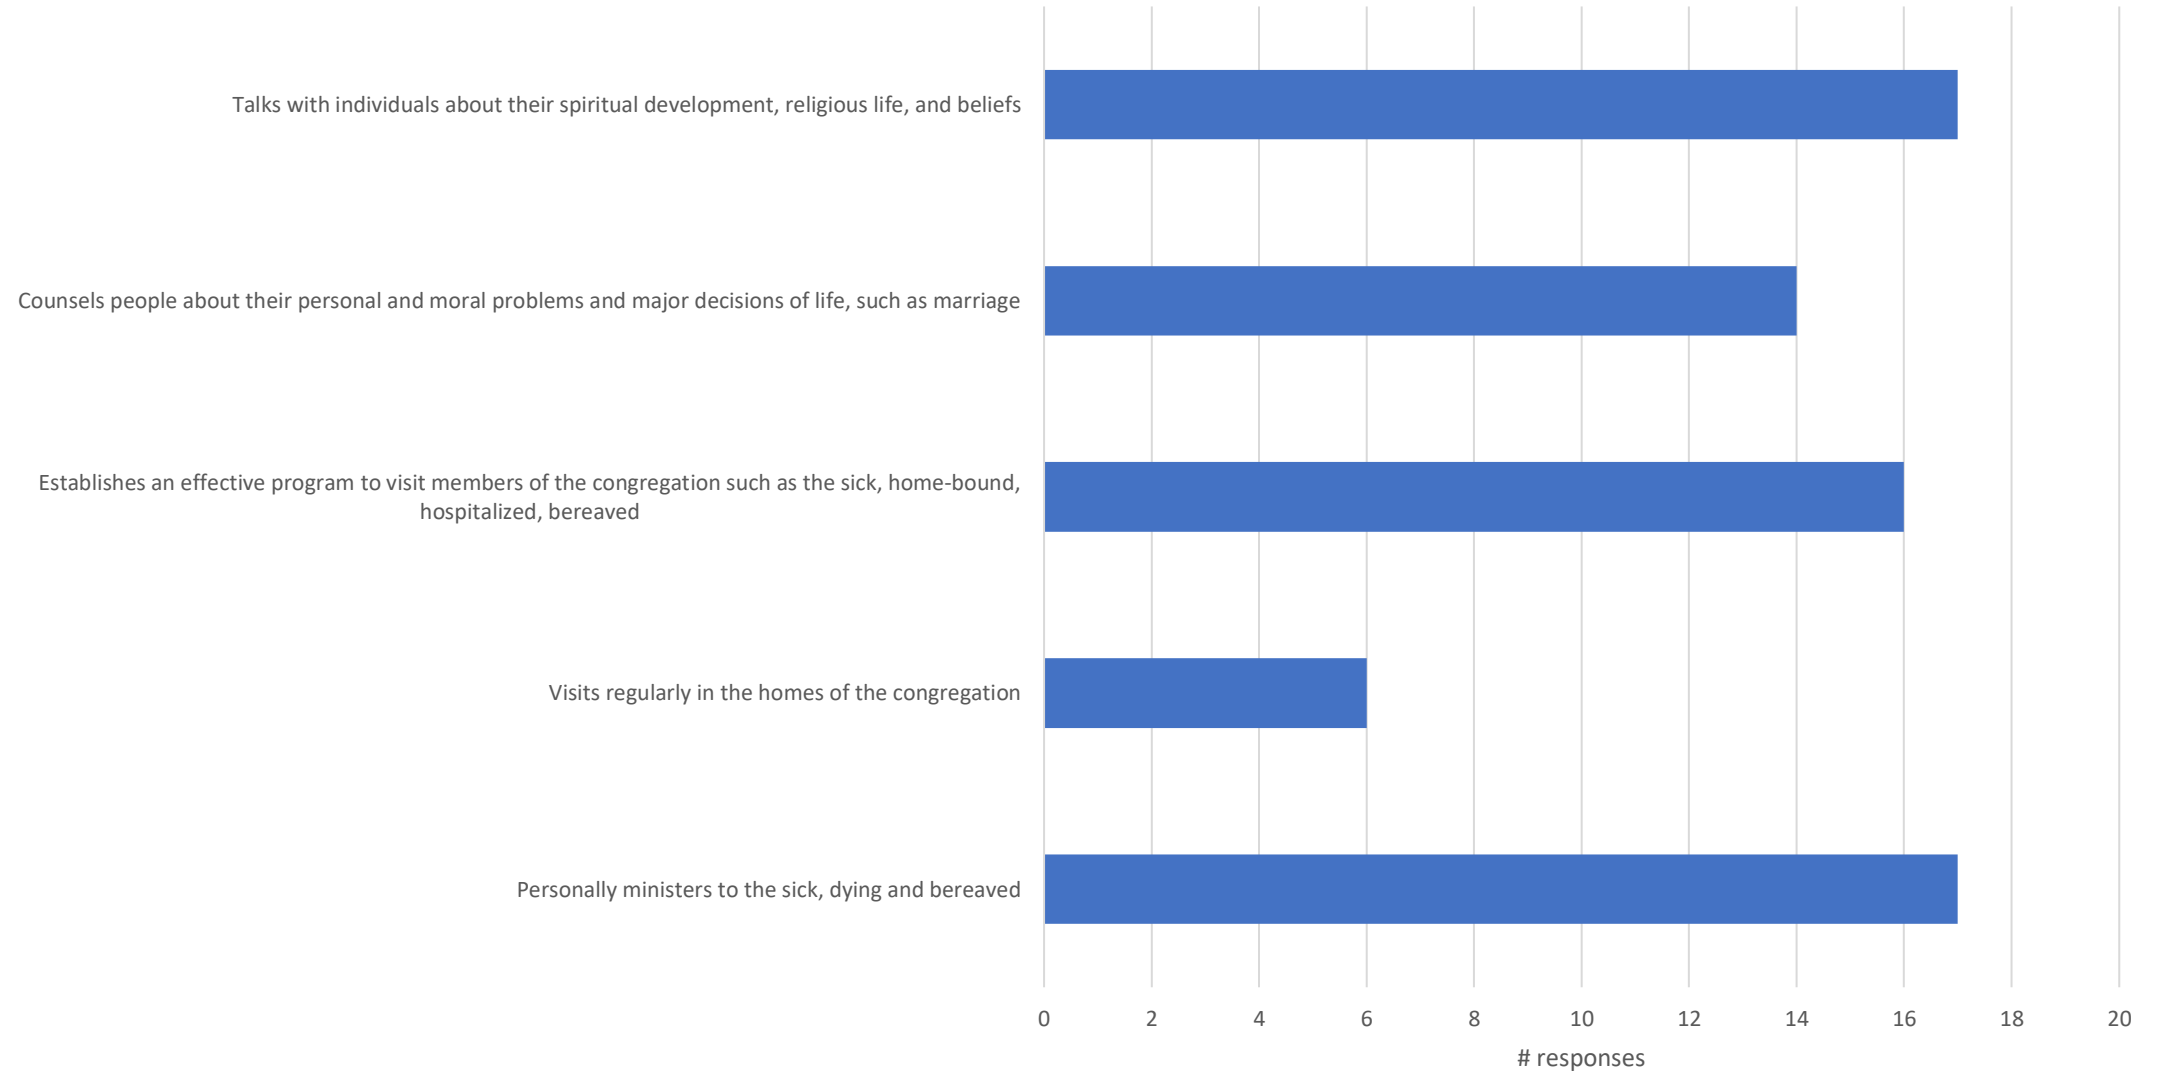

Farther from Emmanuel

Views of Church Life

Rated as Important or Very Important

Feelings about Emmanuel Church

Feelings about Emmanuel: Rated Agree or Strongly Agree

Expectations of a Rector

Pastoral Care: Rated Important or Very Important